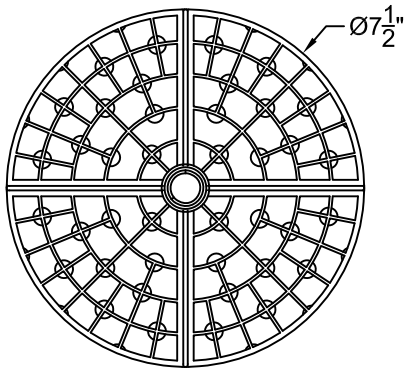

TOP PLATE (TOP VIEW)

TOP PLATE (ISOMETRIC - UNDERSIDE)

TOP PLATE (SIDE VIEW)

BOLT (TOP VIEW)

BOLT (ISOMETRIC)

BOLT (SIDE VIEW)

BASE PLATE (TOP VIEW)

BASE PLATE (ISOMETRIC)

BASE PLATE (SIDE VIEW)

**HANOVER
GUARDIAN**
BALLAST PAVER SYSTEM

AMERICAN HYDROTECH, INC.

GUARDIAN PAVER PEDESTAL
STANDARD DIMENSION

SCALE: NONE
DATE: 12/01/17

HGP-2