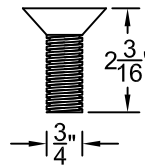

TOP PLATE (TOP VIEW)

TOP PLATE (ISOMETRIC - UNDERSIDE)

TOP PLATE (SIDE VIEW)

BOLT (TOP VIEW)

BOLT (ISOMETRIC)

BOLT (SIDE VIEW)

BASE PLATE (TOP VIEW)

BASE PLATE (ISOMETRIC)

BASE PLATE (SIDE VIEW)

**HANOVER
GUARDIAN**
BALLAST PAVER SYSTEM

AMERICAN HYDROTECH, INC.

GUARDIAN PAVER PEDESTAL
STANDARD DIMENSION

SCALE: NONE
DATE: 12/01/17

HGP-2